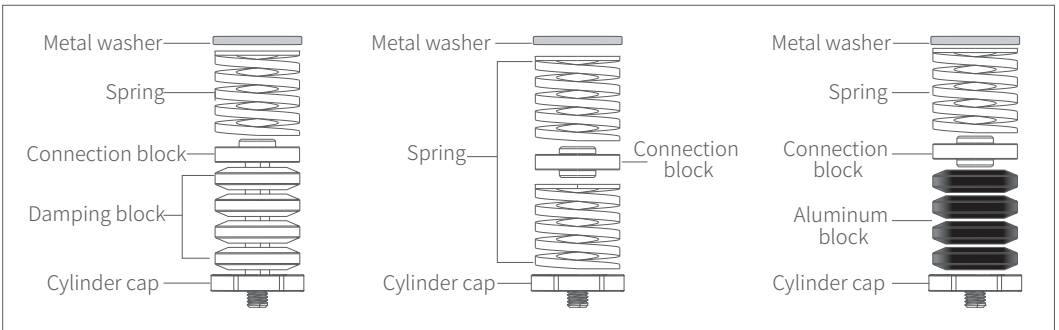

CRP2 Performance Kit Instructions

01 Product Introduction

Spring

02 Combinations

03 Installation

The performance kit offers different pedal feel/travel combinations. The spring provides a more linear braking experience, while the aluminum block reduces pedal travel.