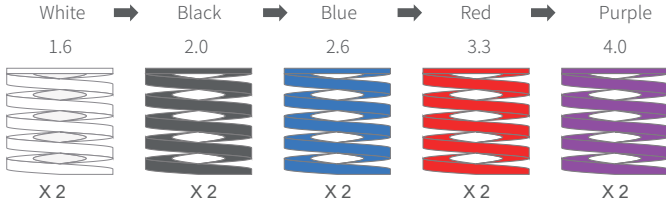

CRP2 Performance Kit Instructions

01 Product Introduction

Spring

02 Combinations

03 Installation

The performance kit offers different pedal feel/travel combinations. The spring provides a more linear braking experience, while the aluminum block reduces pedal travel.