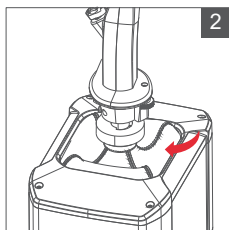

03 使用教程

连接基座

1. 抽出操纵杆的连接线, 将连接线航空头上的箭头与基座刻度线对齐后插入到底, 保证连接线稳固
2. 顺时针方向旋紧操纵杆上的螺母环
3. 用附赠的扳手进一步增大旋紧力, 直到操纵杆与基座之间的连接稳固