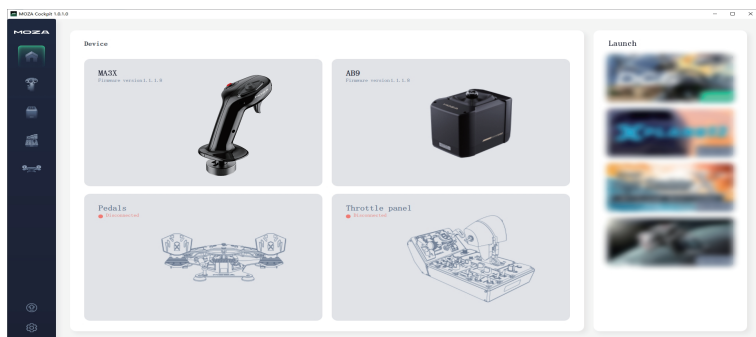

## 03 User Guide

### Connecting the Base

1. Pull out the connection cable from the flight stick. Connect the flight stick to the aviation base connector in the direction indicated by the forward facing arrow.
2. Tighten the nut ring on the flight stick by turning it clockwise.
3. Use the provided wrench to secure the connection.

## 04 Software Guide

Check the status of all connected devices (base, flight stick, throttle, rudder pedals, etc.) and launch games direct from the MOZA software.

The flight stick features two modes: D-pad mode, providing 30 signals, and hat switch mode, offering 26 signals. The hat switch can be mapped as a joystick (axis) or assigned to any button signals.