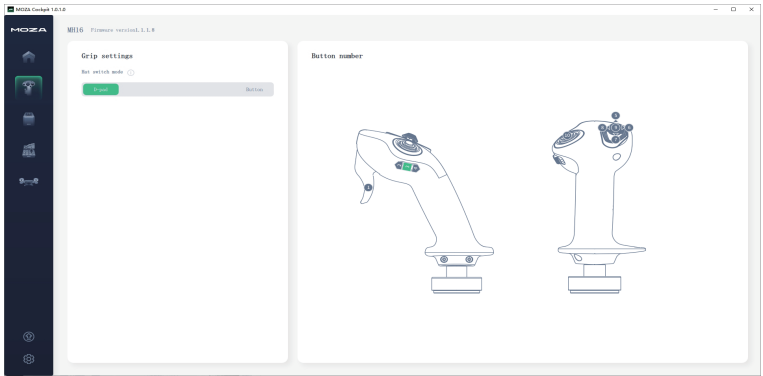

### Connecting the Base

1. Pull out the connection cable from the flight stick. Connect the flight stick to the aviation base connector in the direction indicated by the forward facing arrow.
2. Tighten the nut ring on the flight stick by turning it clockwise.
3. Use the provided wrench to secure the connection.

## 04 Software Guide

Check the status of all connected devices (base, flight stick, throttle, rudder pedals, etc.) and launch games direct from the MOZA software.

The flight stick features two modes: D-pad mode, providing 30 signals, and hat switch mode, offering 26 signals. The hat switch can be mapped as a joystick (axis) or assigned to any button signals.