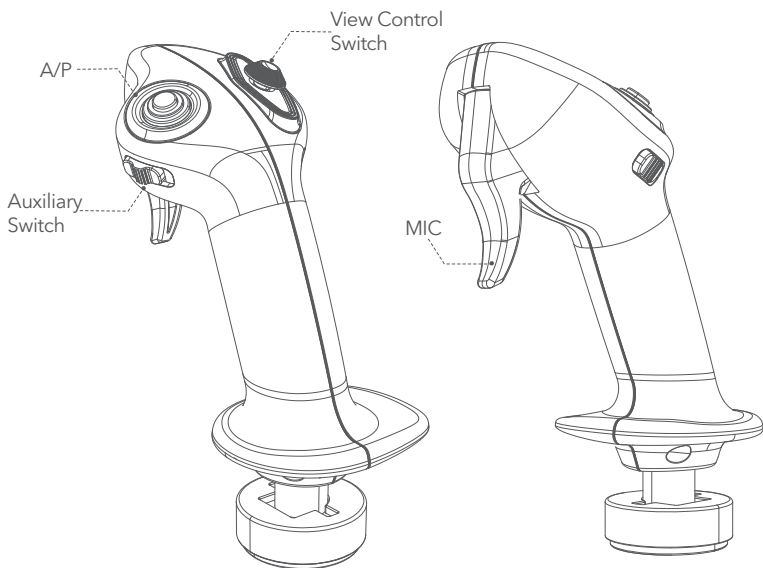

01 Product Introduction

- Classic Design
- Lightweight, High-Strength Material
- Aluminum Locking Collar
- ALPS Switches
- Ergonomic Layout
- Open Ecosystem

02 Buttons