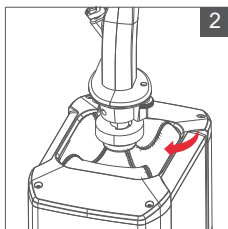

### Connecting the Base

1. Pull out the connection cable from the flight stick. Connect the flight stick to the aviation base connector in the direction indicated by the forward facing arrow.
2. Tighten the nut ring on the flight stick by turning it clockwise.
3. Use the provided wrench to secure the connection.