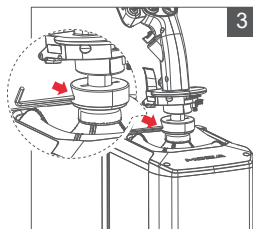

### Connecting the Base

1. Pull out the connection cable from the flight stick. Connect the flight stick to the aviation base connector in the direction indicated by the forward facing arrow.
2. Tighten the nut ring on the flight stick by turning it clockwise.
3. Use the provided wrench to secure the connection.