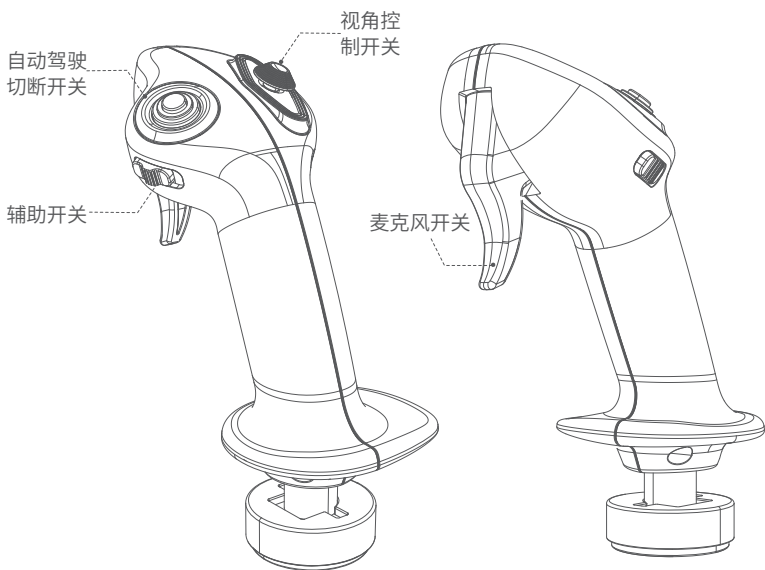

01 产品介绍

- 经典造型
- 轻量化高强度材料
- 铝合金强化
- ALPS开关
- 真实的人体工学
- 兼容第三方基座

02 操纵杆按钮介绍