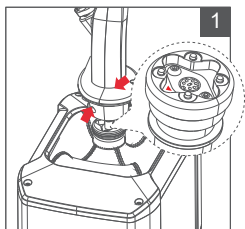

### Connecting the Base

1. Pull out the connection cable from the flight stick. Connect the flight stick to the aviation base connector in the direction indicated by the forward facing arrow.
2. Tighten the nut ring on the flight stick by turning it clockwise.
3. Use the provided wrench to secure the connection.